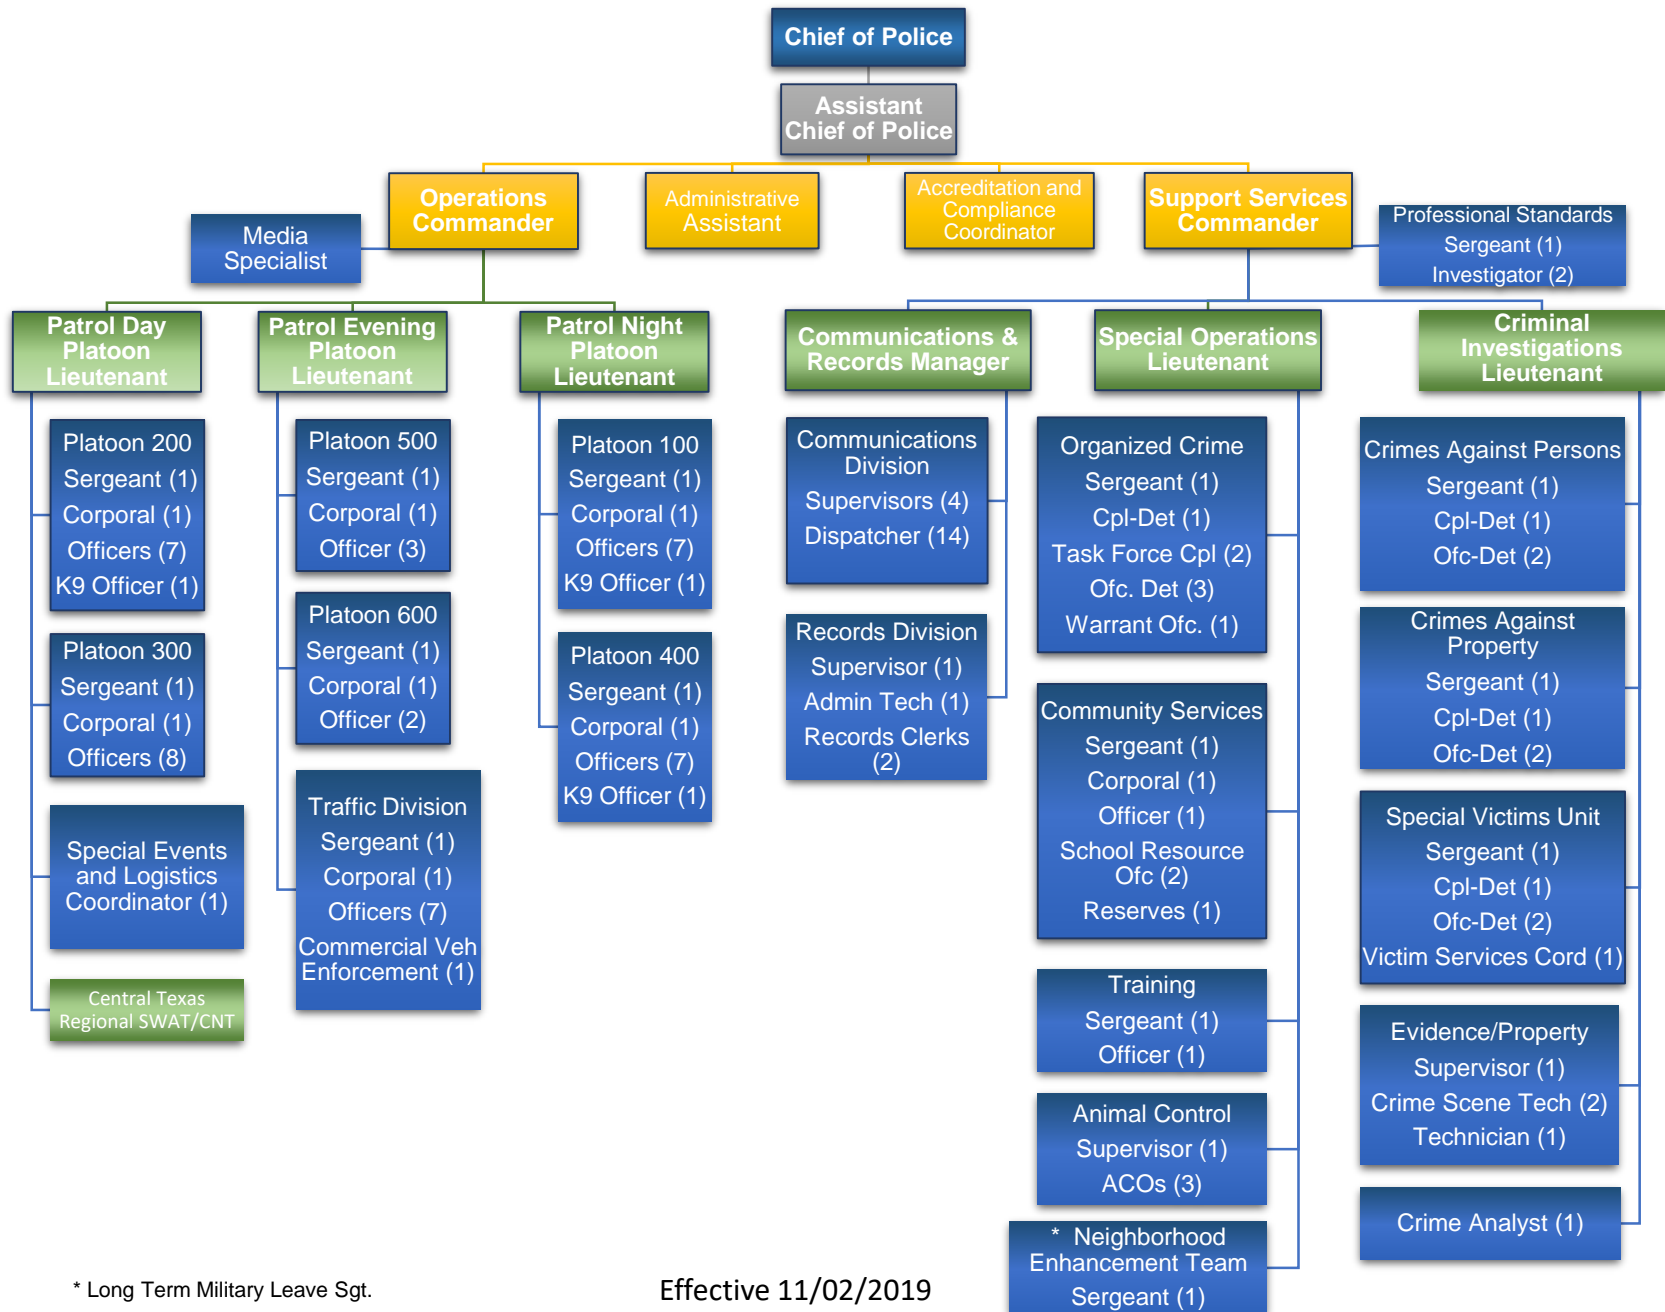

FY 2020 Cedar Park Police Department Organizational Chart

* Long Term Military Leave Sgt.